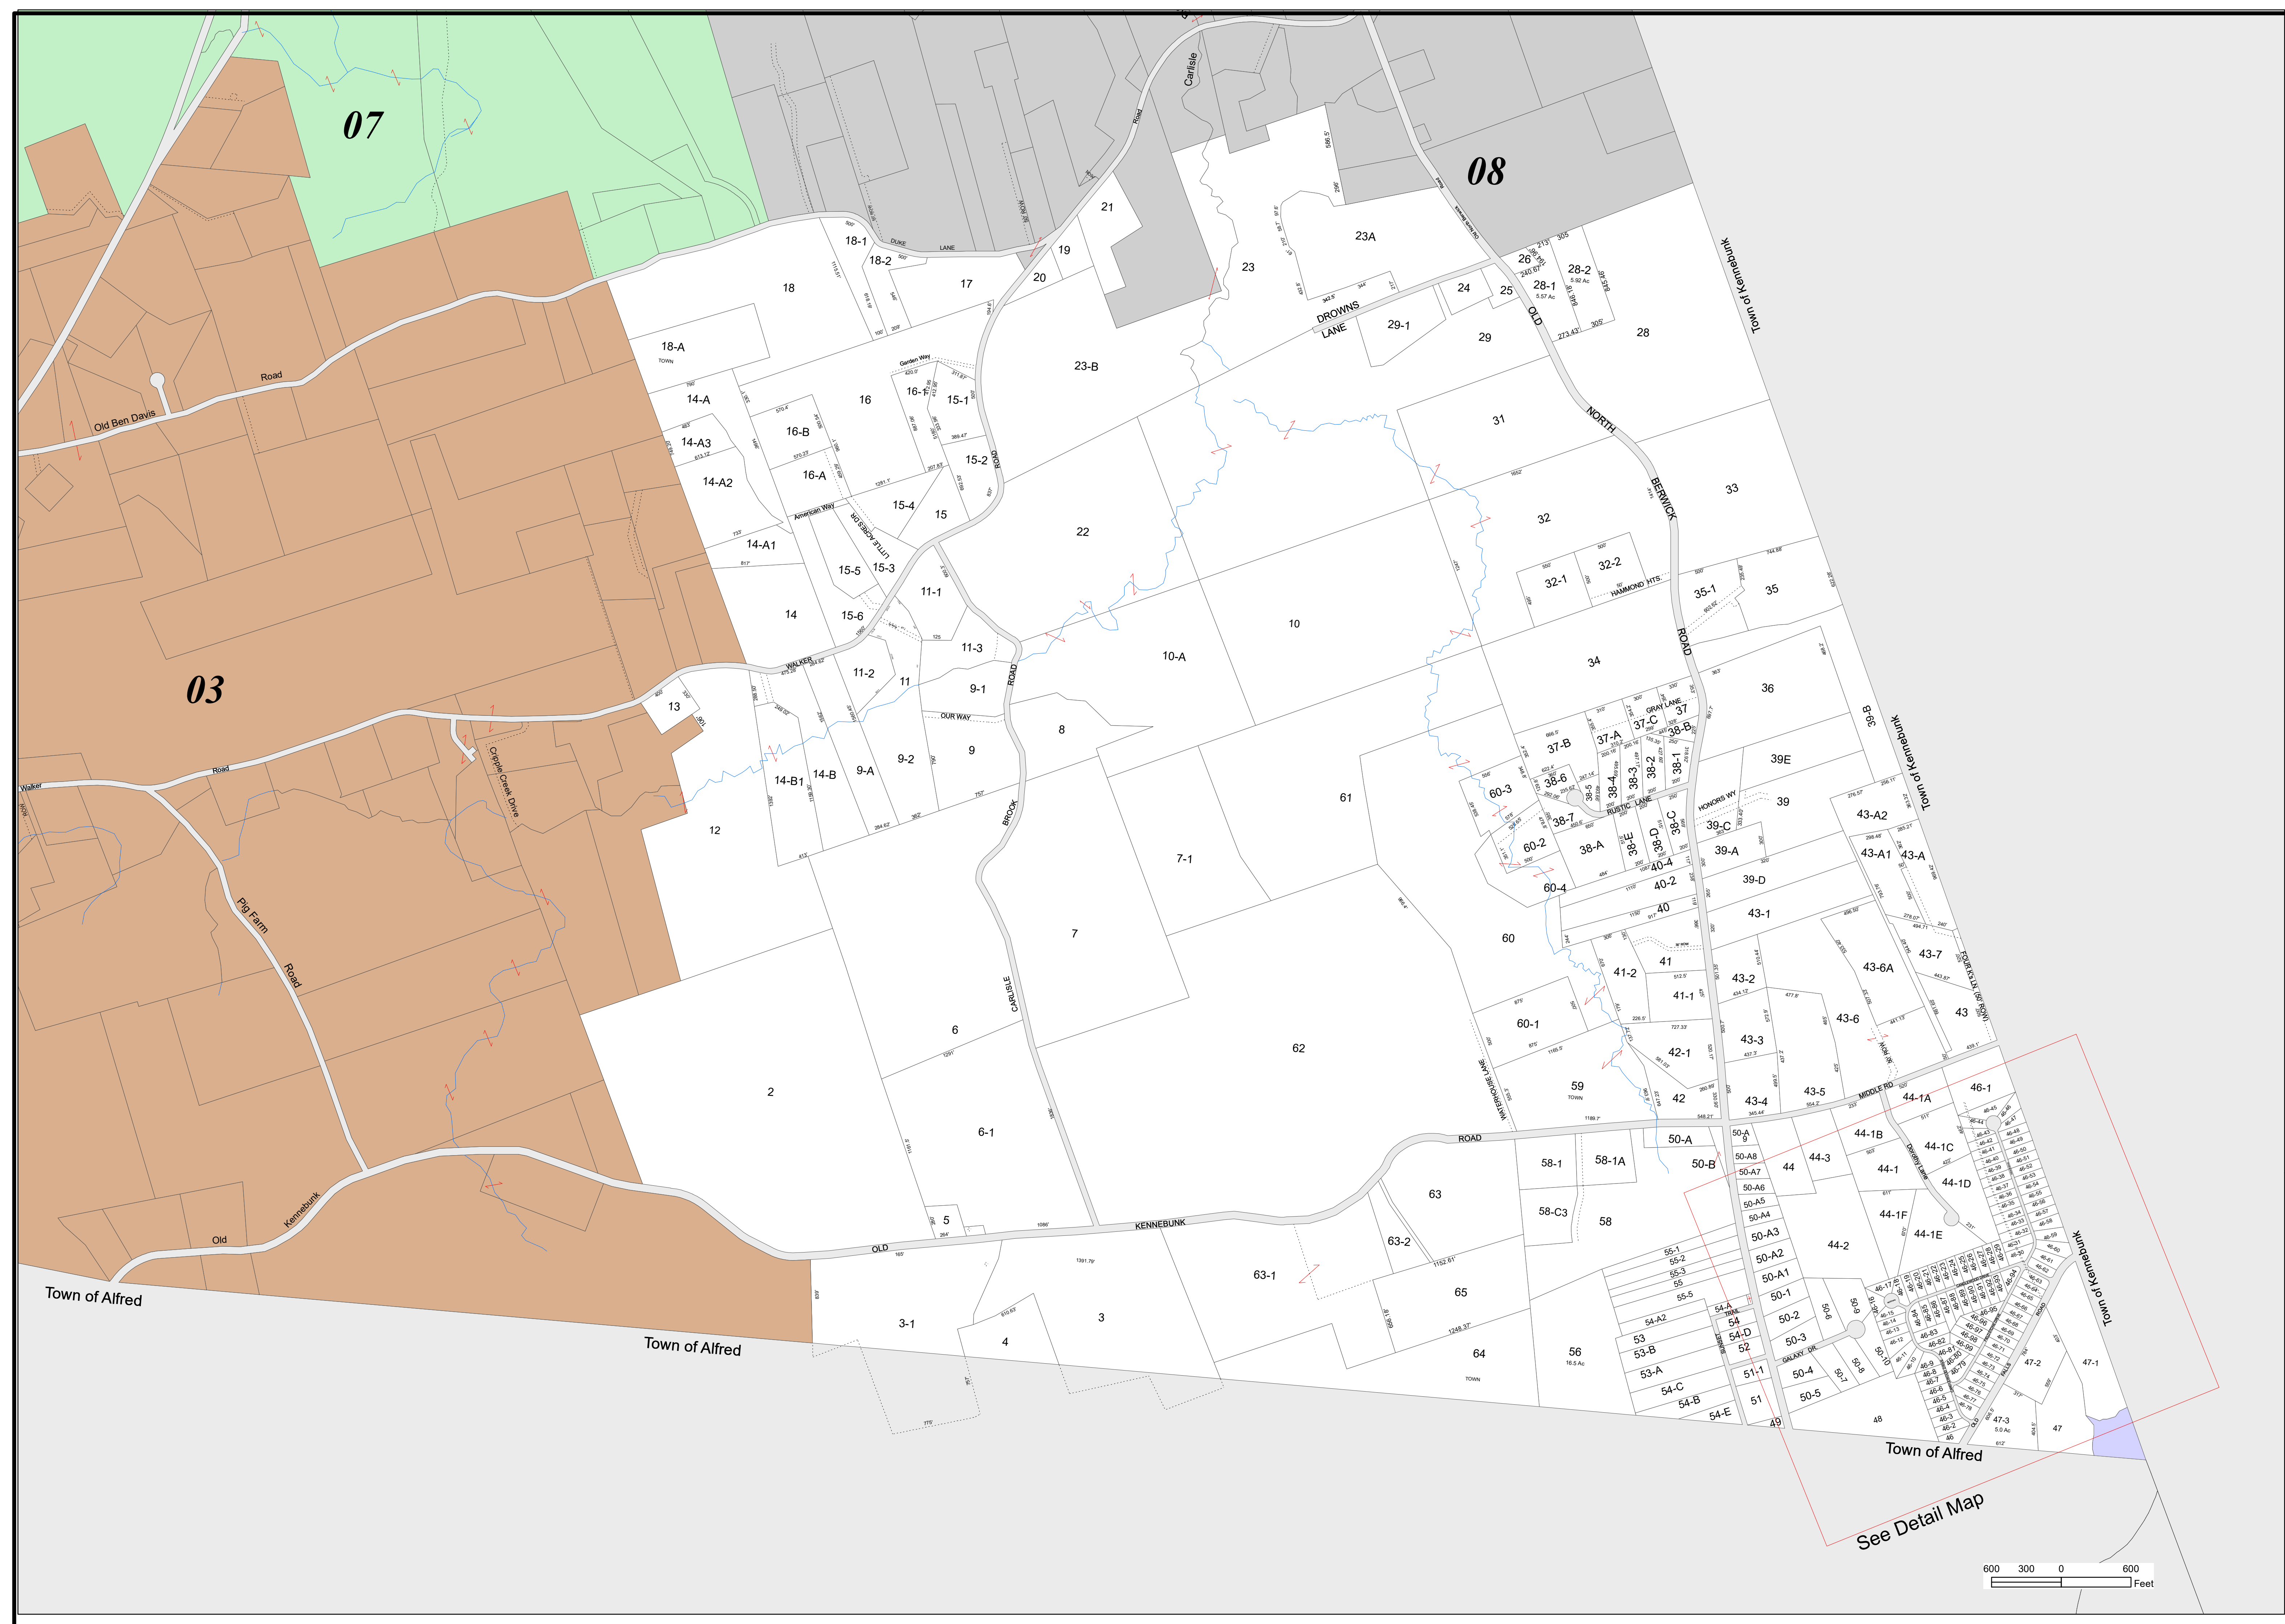

PROPERTY MAPS
TOWN OF LYMAN, MAINE

gisSolutions
James H. Thomas
Tax Assessments and should not
be used for conveyances.
Cumberland, Maine
jh@maine.rr.com

These maps are intended to be
used for the purpose of Property
Tax Assessments and should not
be used for conveyances.
Revised to April 1st

Scale: 1 Inch = 600

2023

MAP: 04

See Detail Map