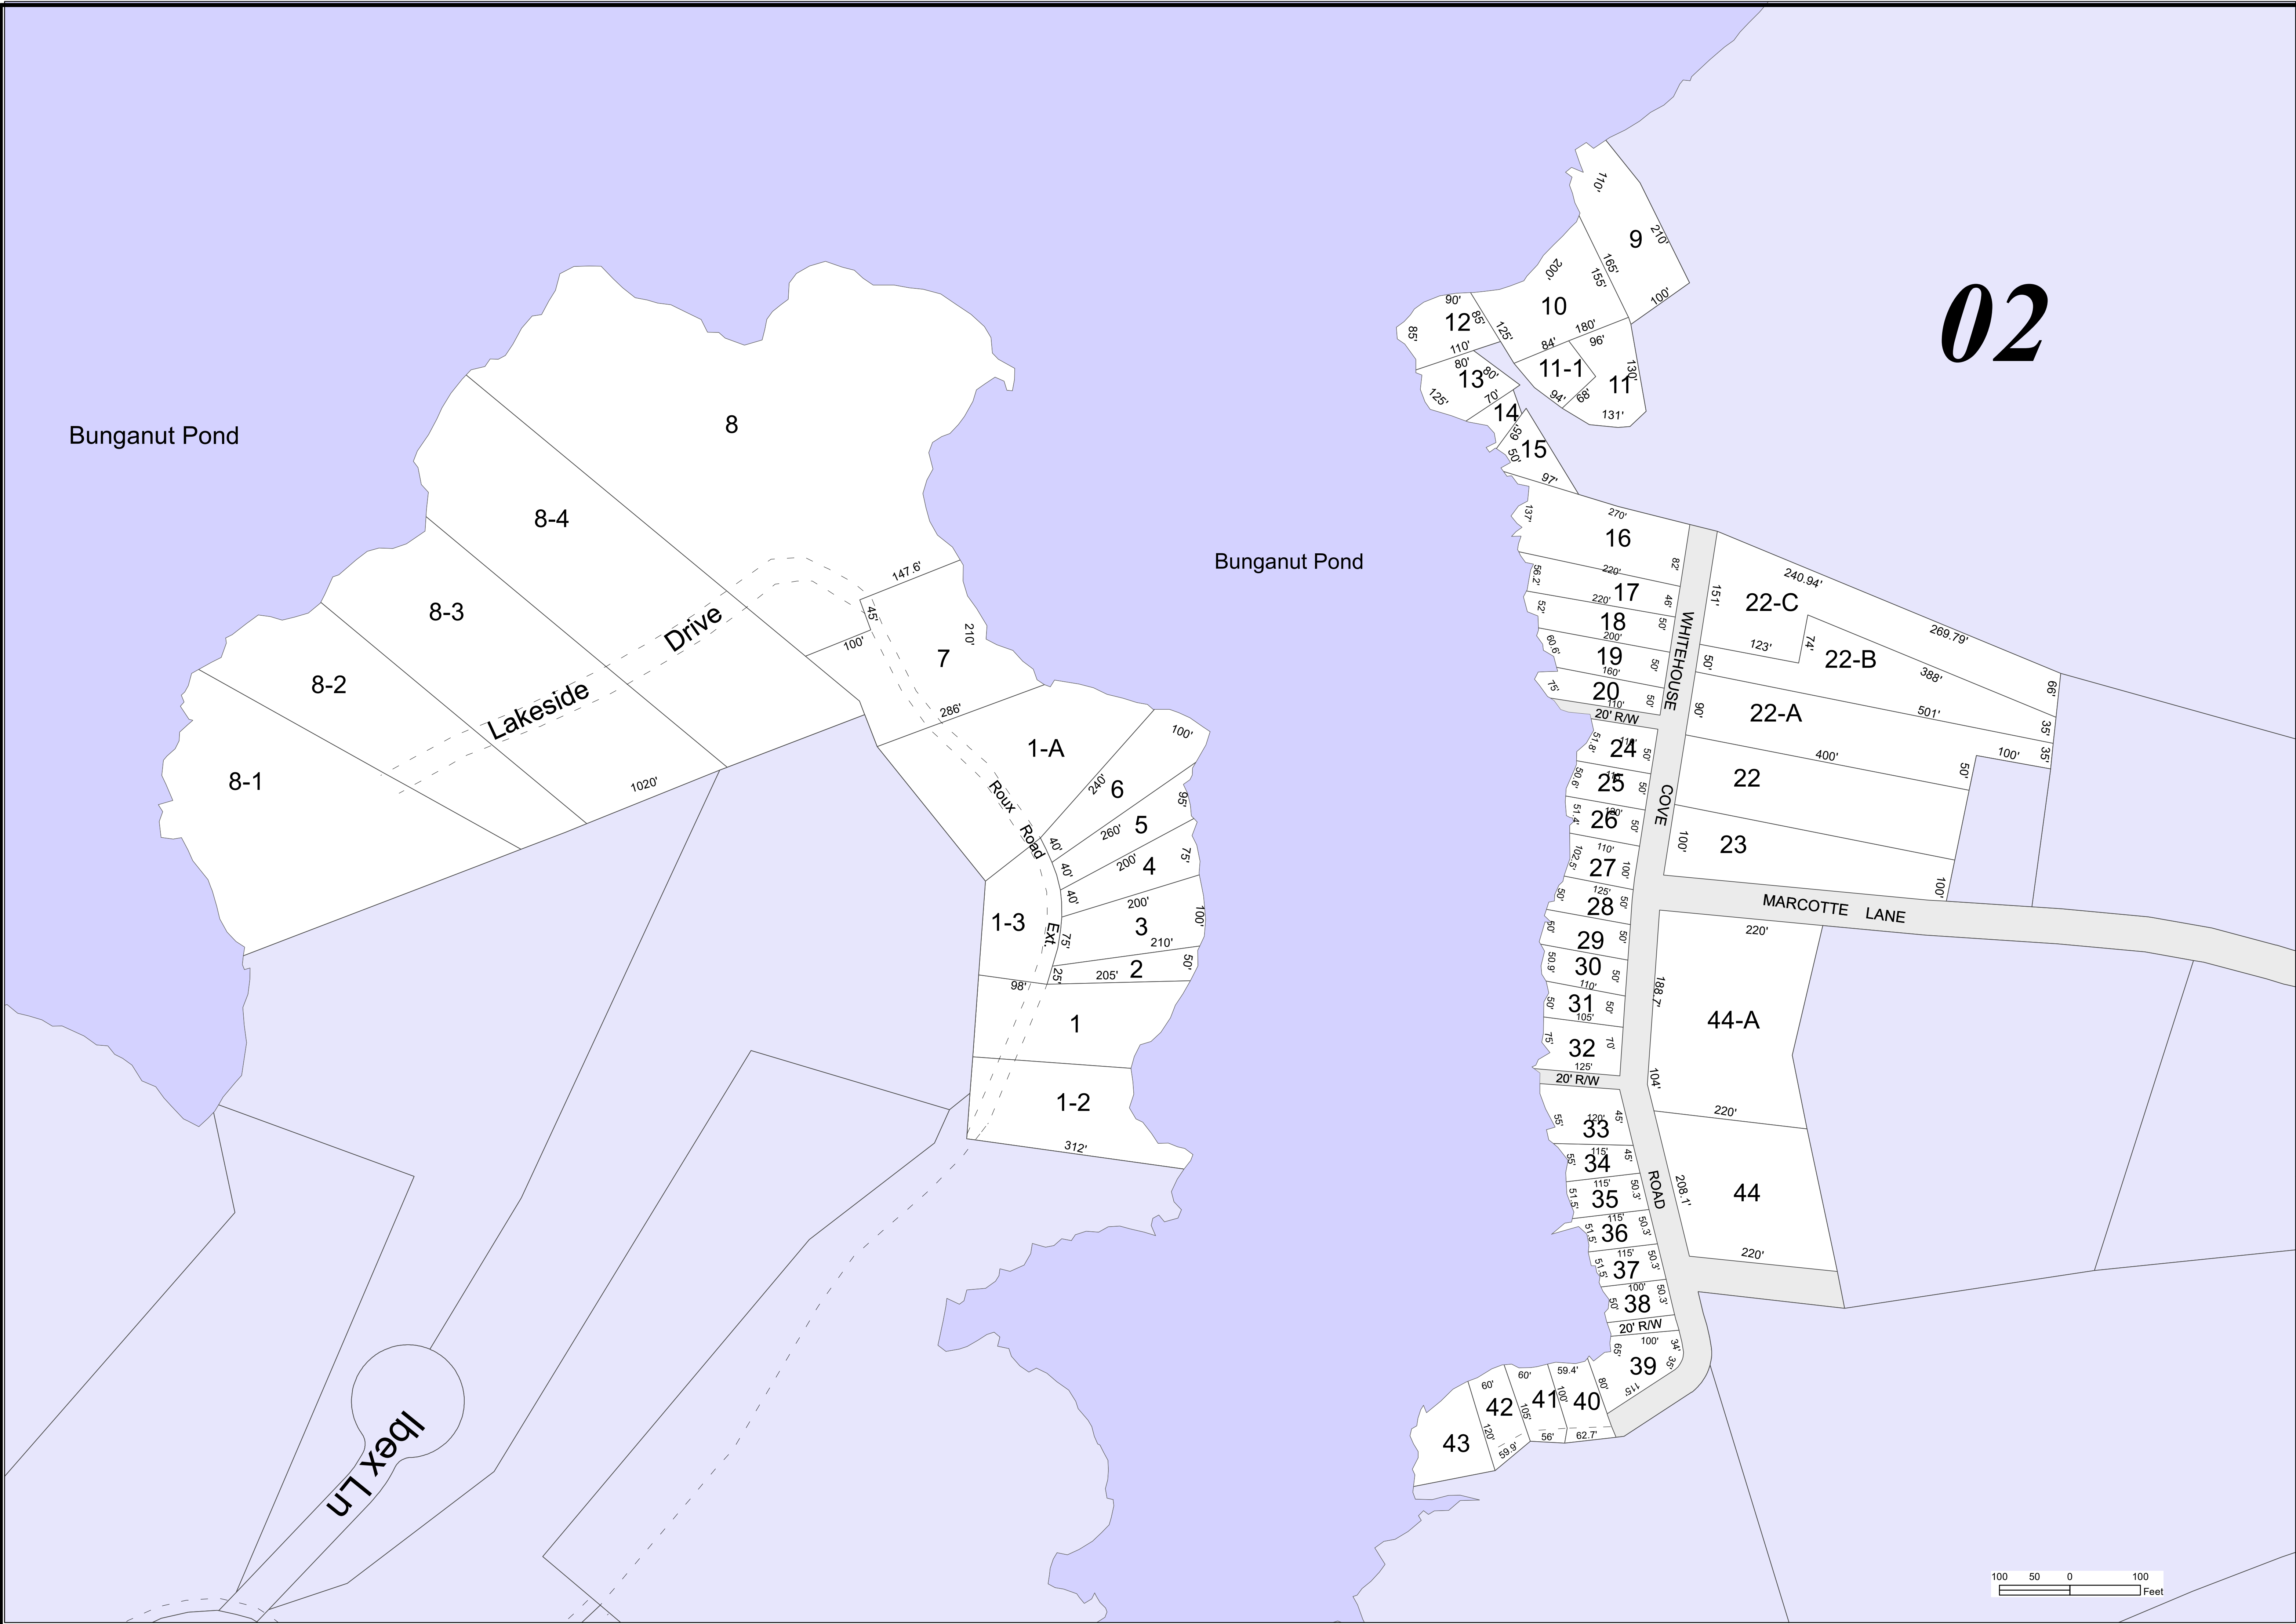

02

gisSolutions
James H. Thomas
Cumberland, Maine
jht@maine.rr.com

These maps are intended to be used for the purpose of Property Tax Assessments and should not be used for conveyances.
Revised to April 1st

Scale: 1 Inch = 100

2022

MAP: 28

Bunganut Pond

Bunganut Pond

Ibex Ln

Lakeside Drive

Rolux Road

WHITEHOUSE COVE

MARCOTTE LANE