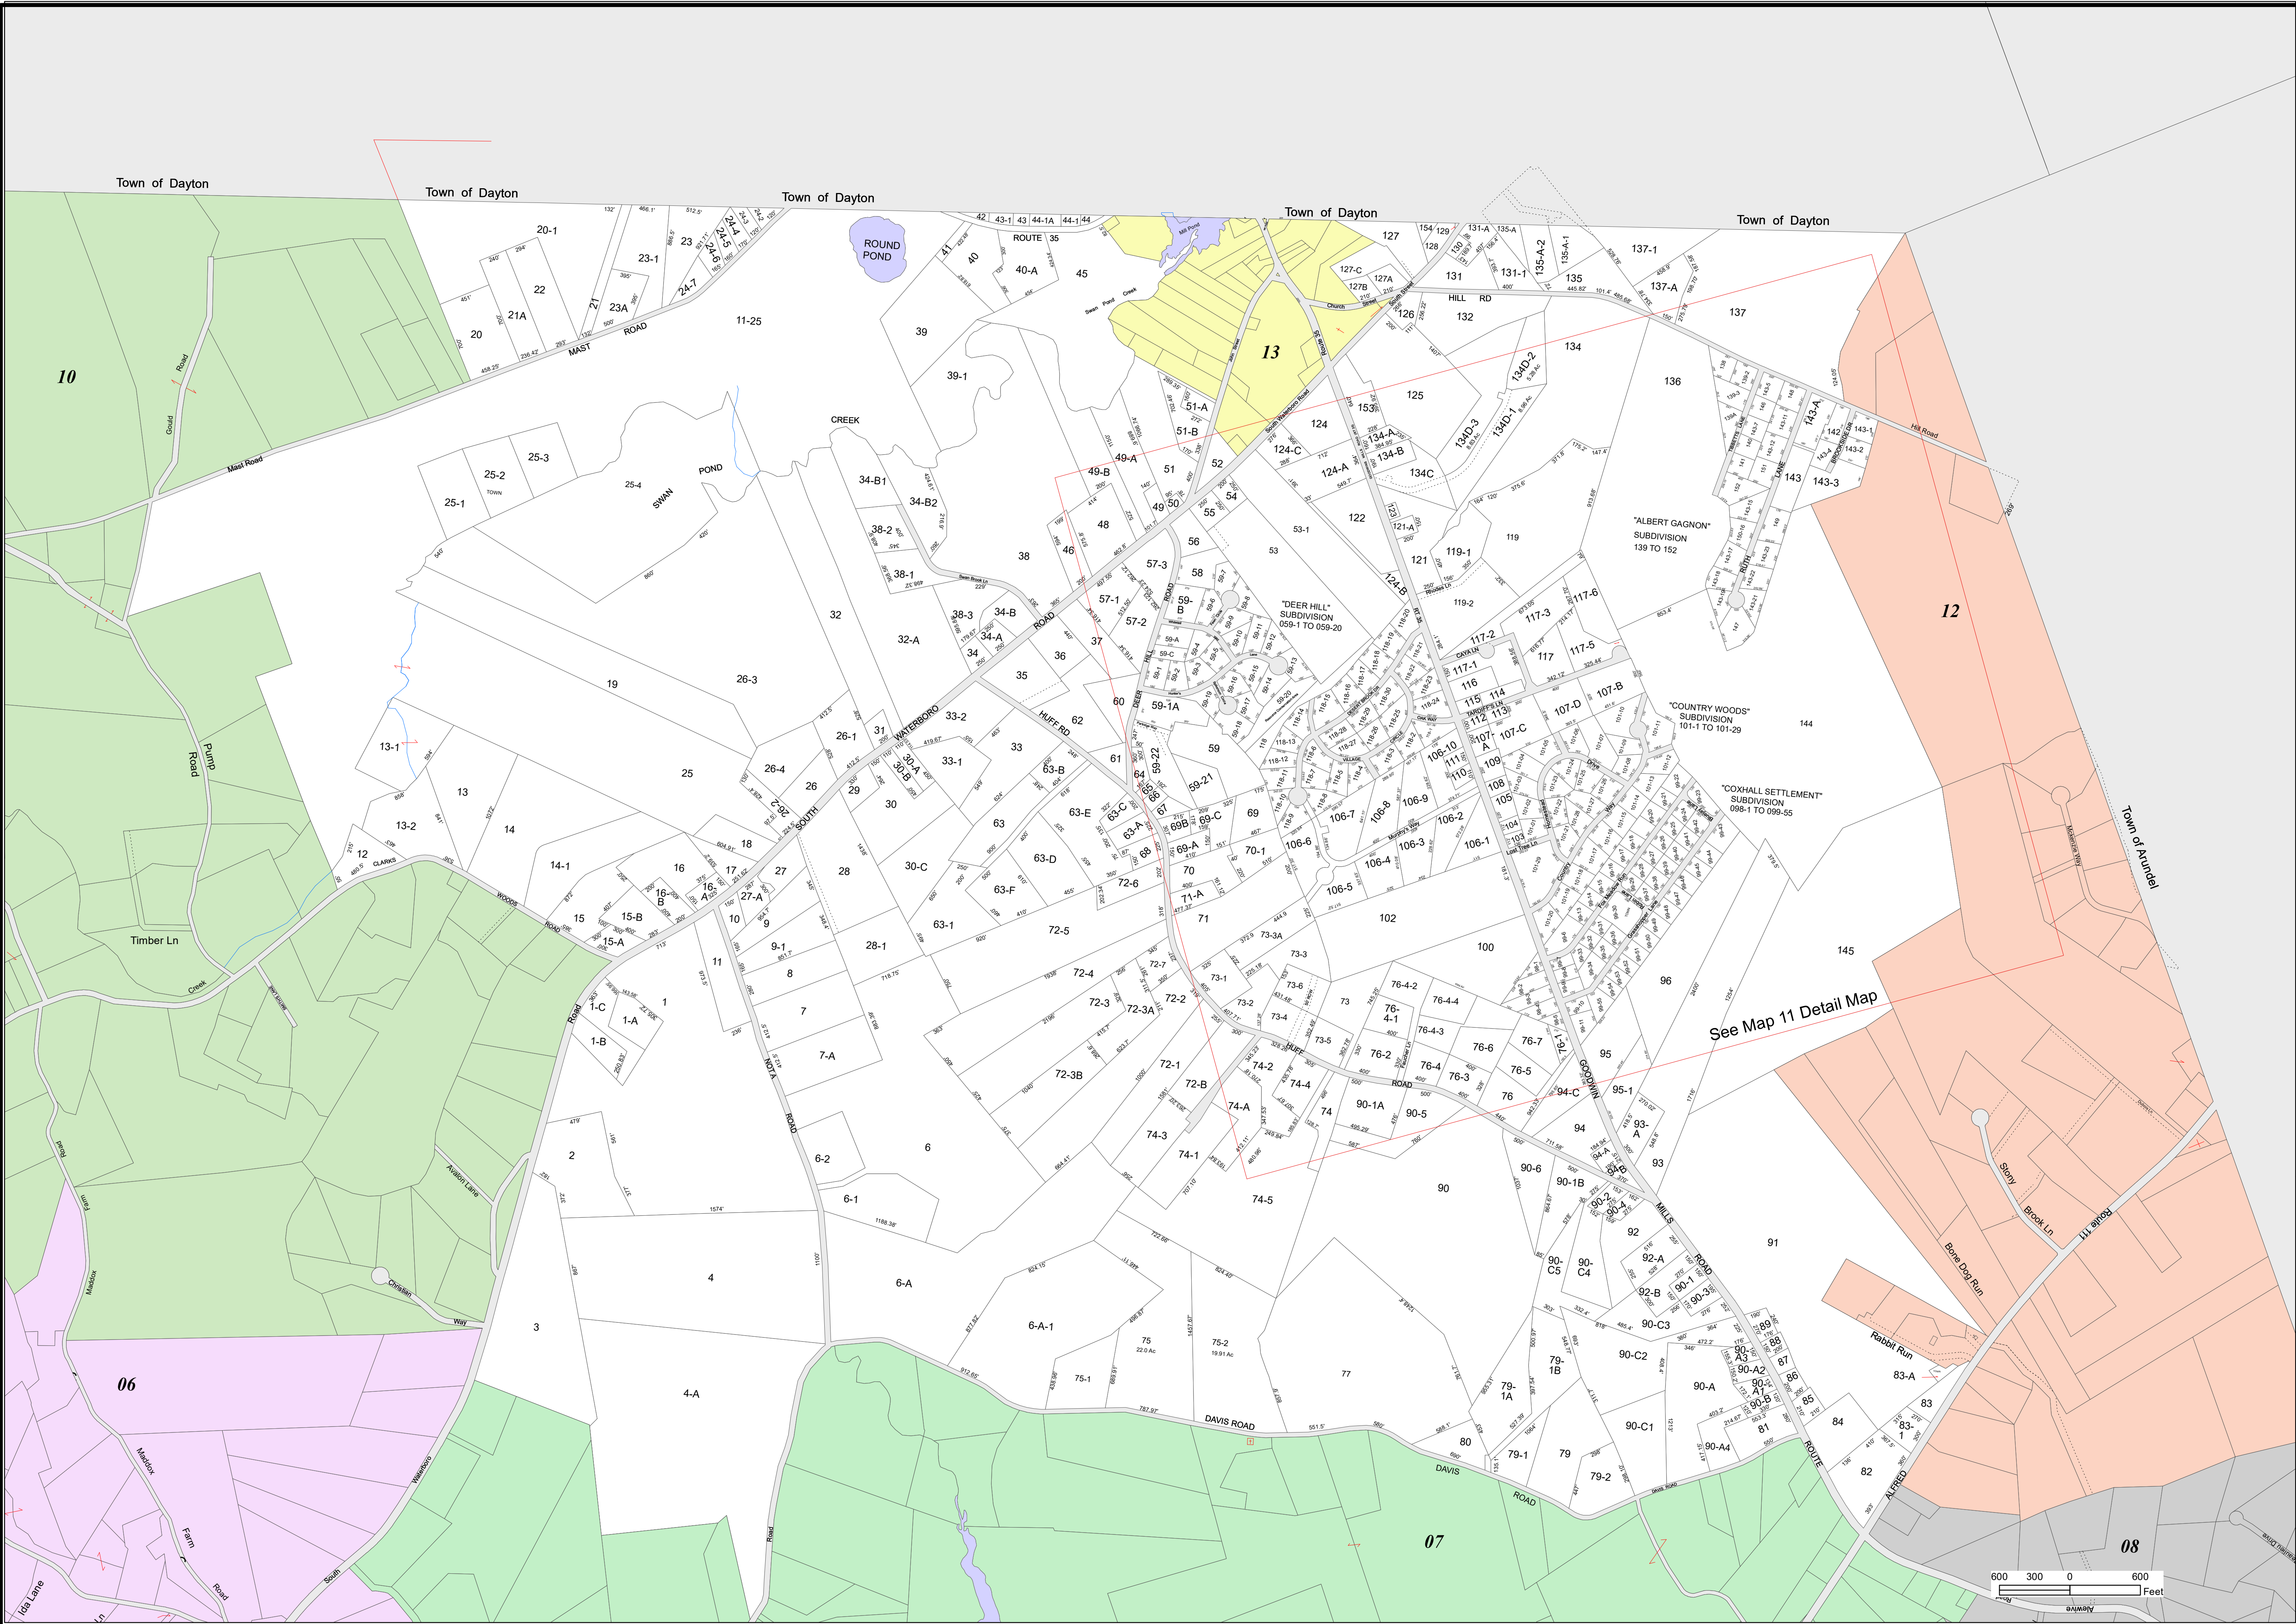

PROPERTY MAPS
TOWN OF LYMAN, MAINE

gisolutions
James H. Thomas
Tax Assessments and should not
be used for conveyances.
jht@maine.rr.com

These maps are intended to be
used for the purpose of Property
Tax Assessments and should not
be used for conveyances.
Revised to April 1st

Scale: 1 Inch = 600

2022

MAP: 11

See Map 11 Detail Map