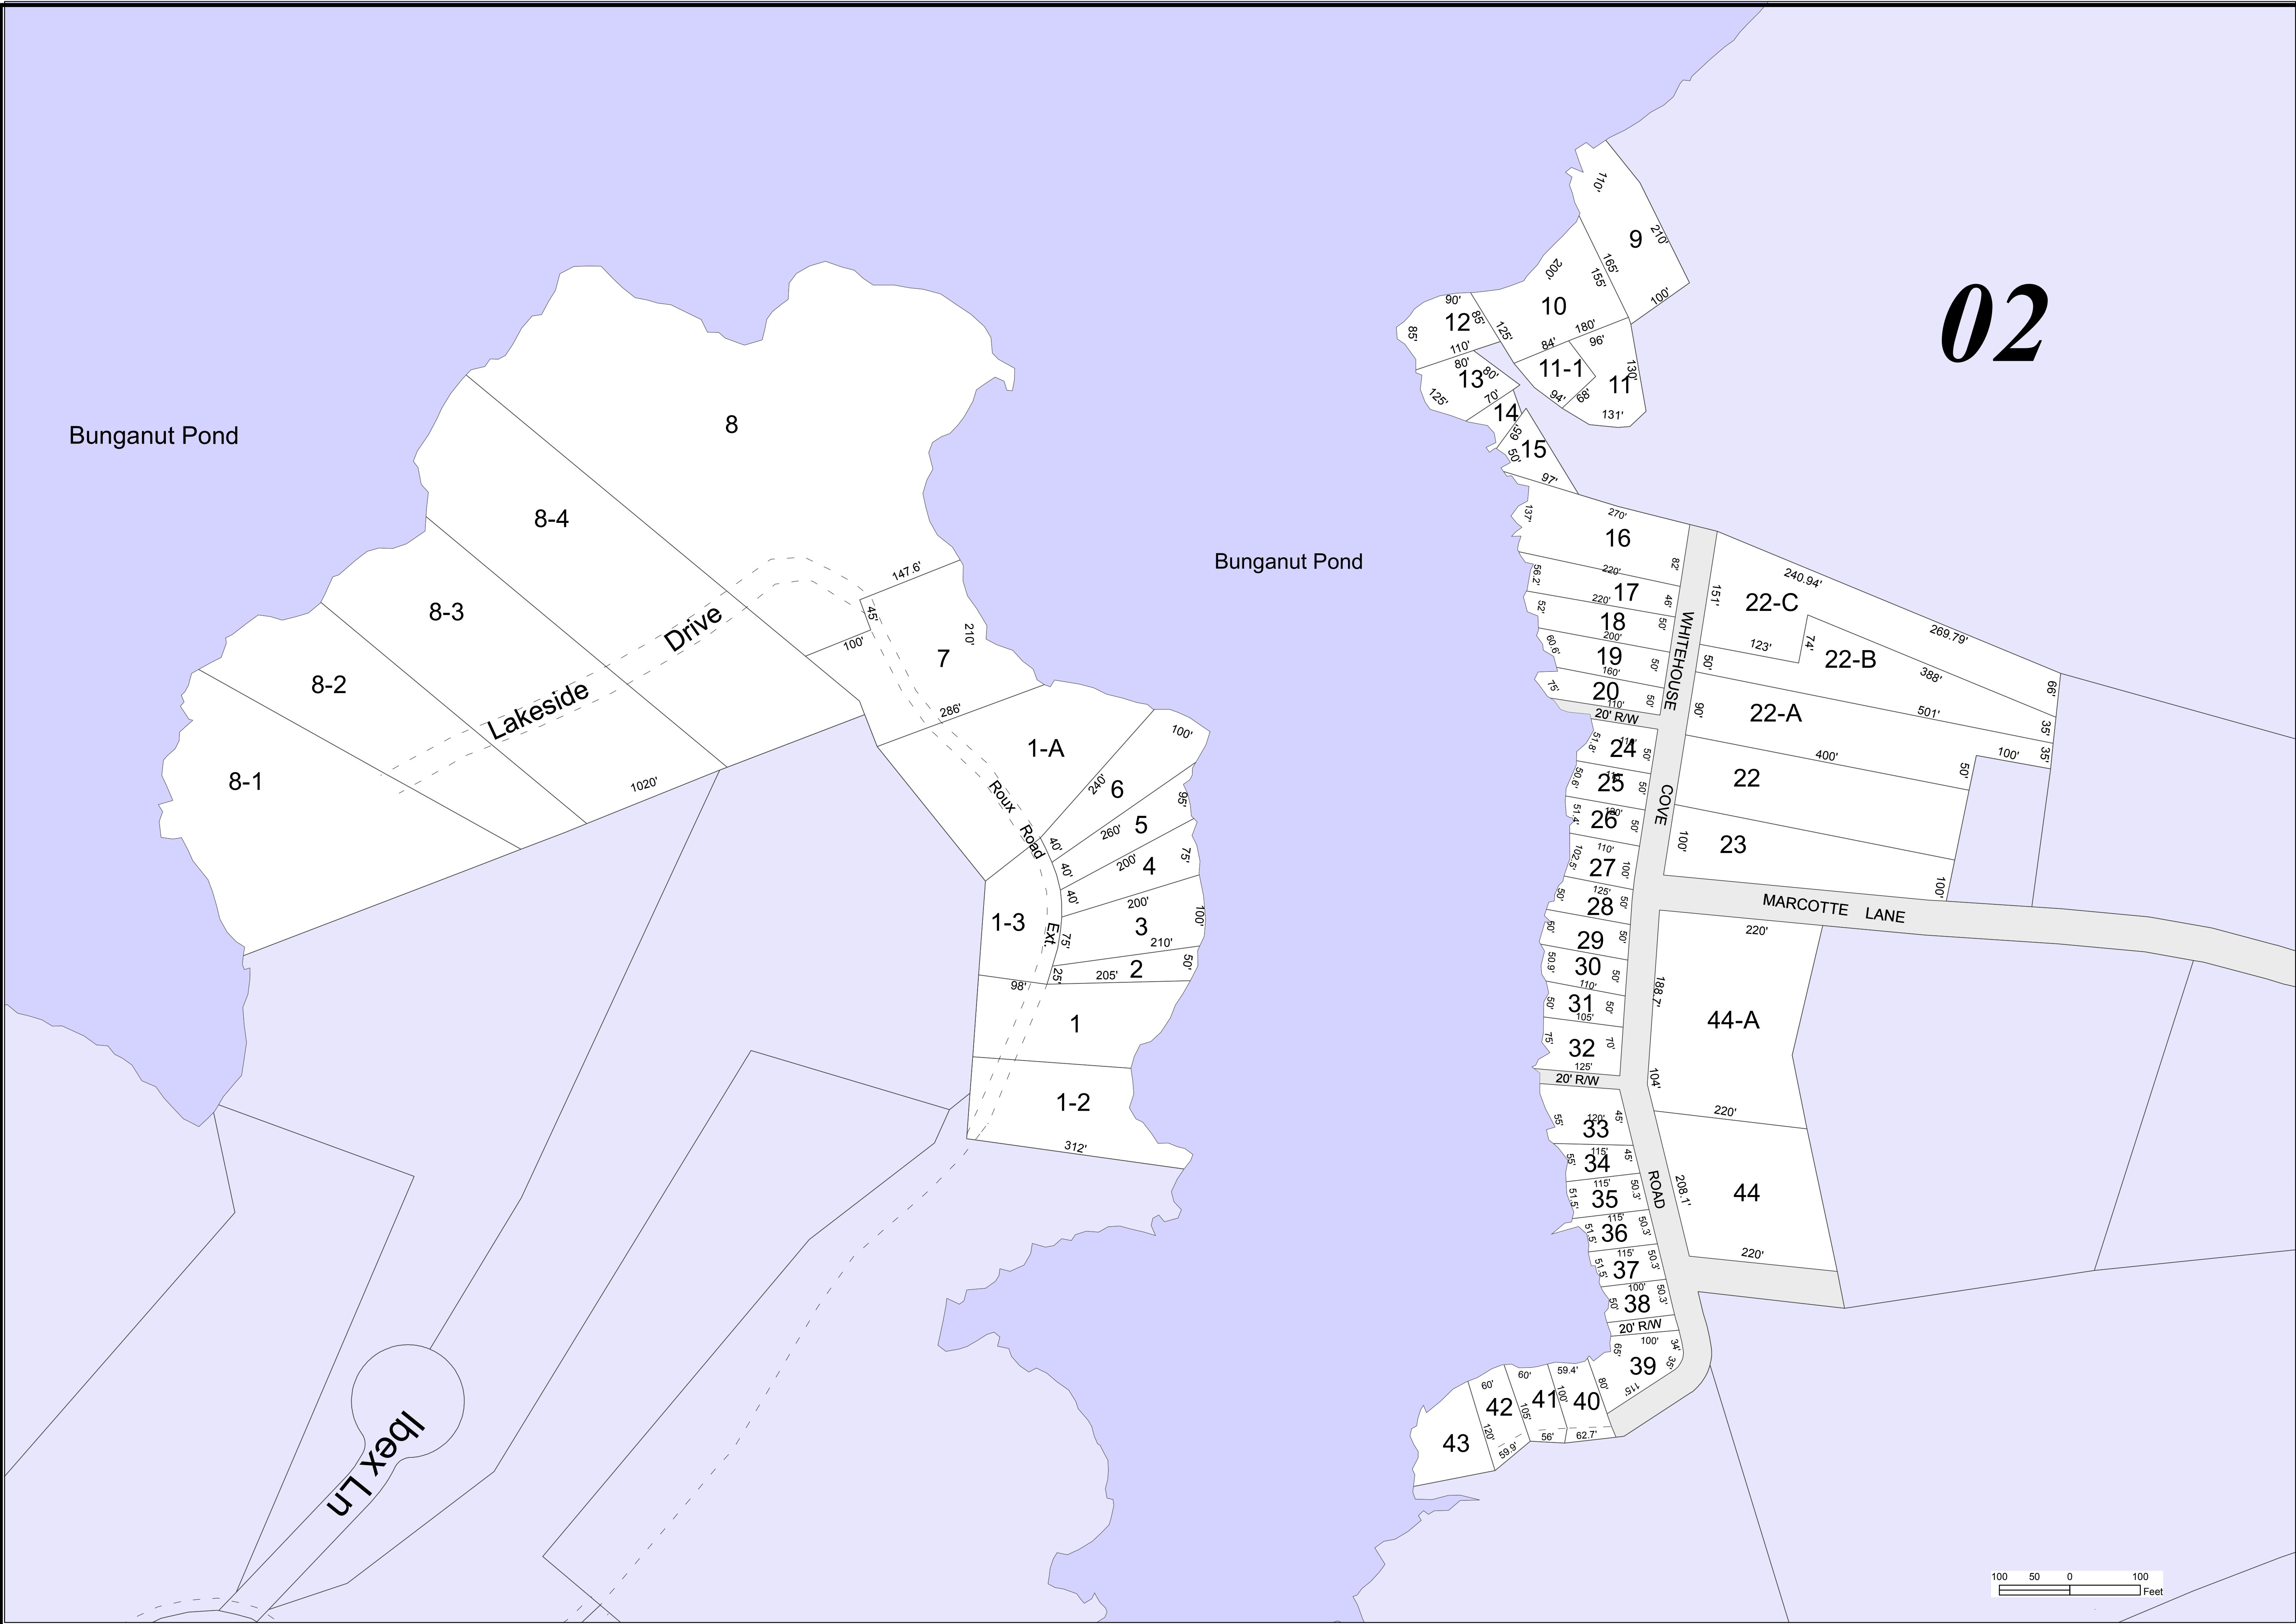

02

James H. Thomas
gisSolutions of Maine
Cumberland, Maine
jht@maine.rr.com

These maps are intended to be used for the purpose of Property Tax Assessments and should not be used for conveyances.
Revised to April 1st

Scale: 1 Inch = 100

2021

MAP: 28

Bunganut Pond

Bunganut Pond

Ibex Ln

Lakeside Drive

Rolux Road

WHITEHOUSE COVE

MARCOTTE LANE