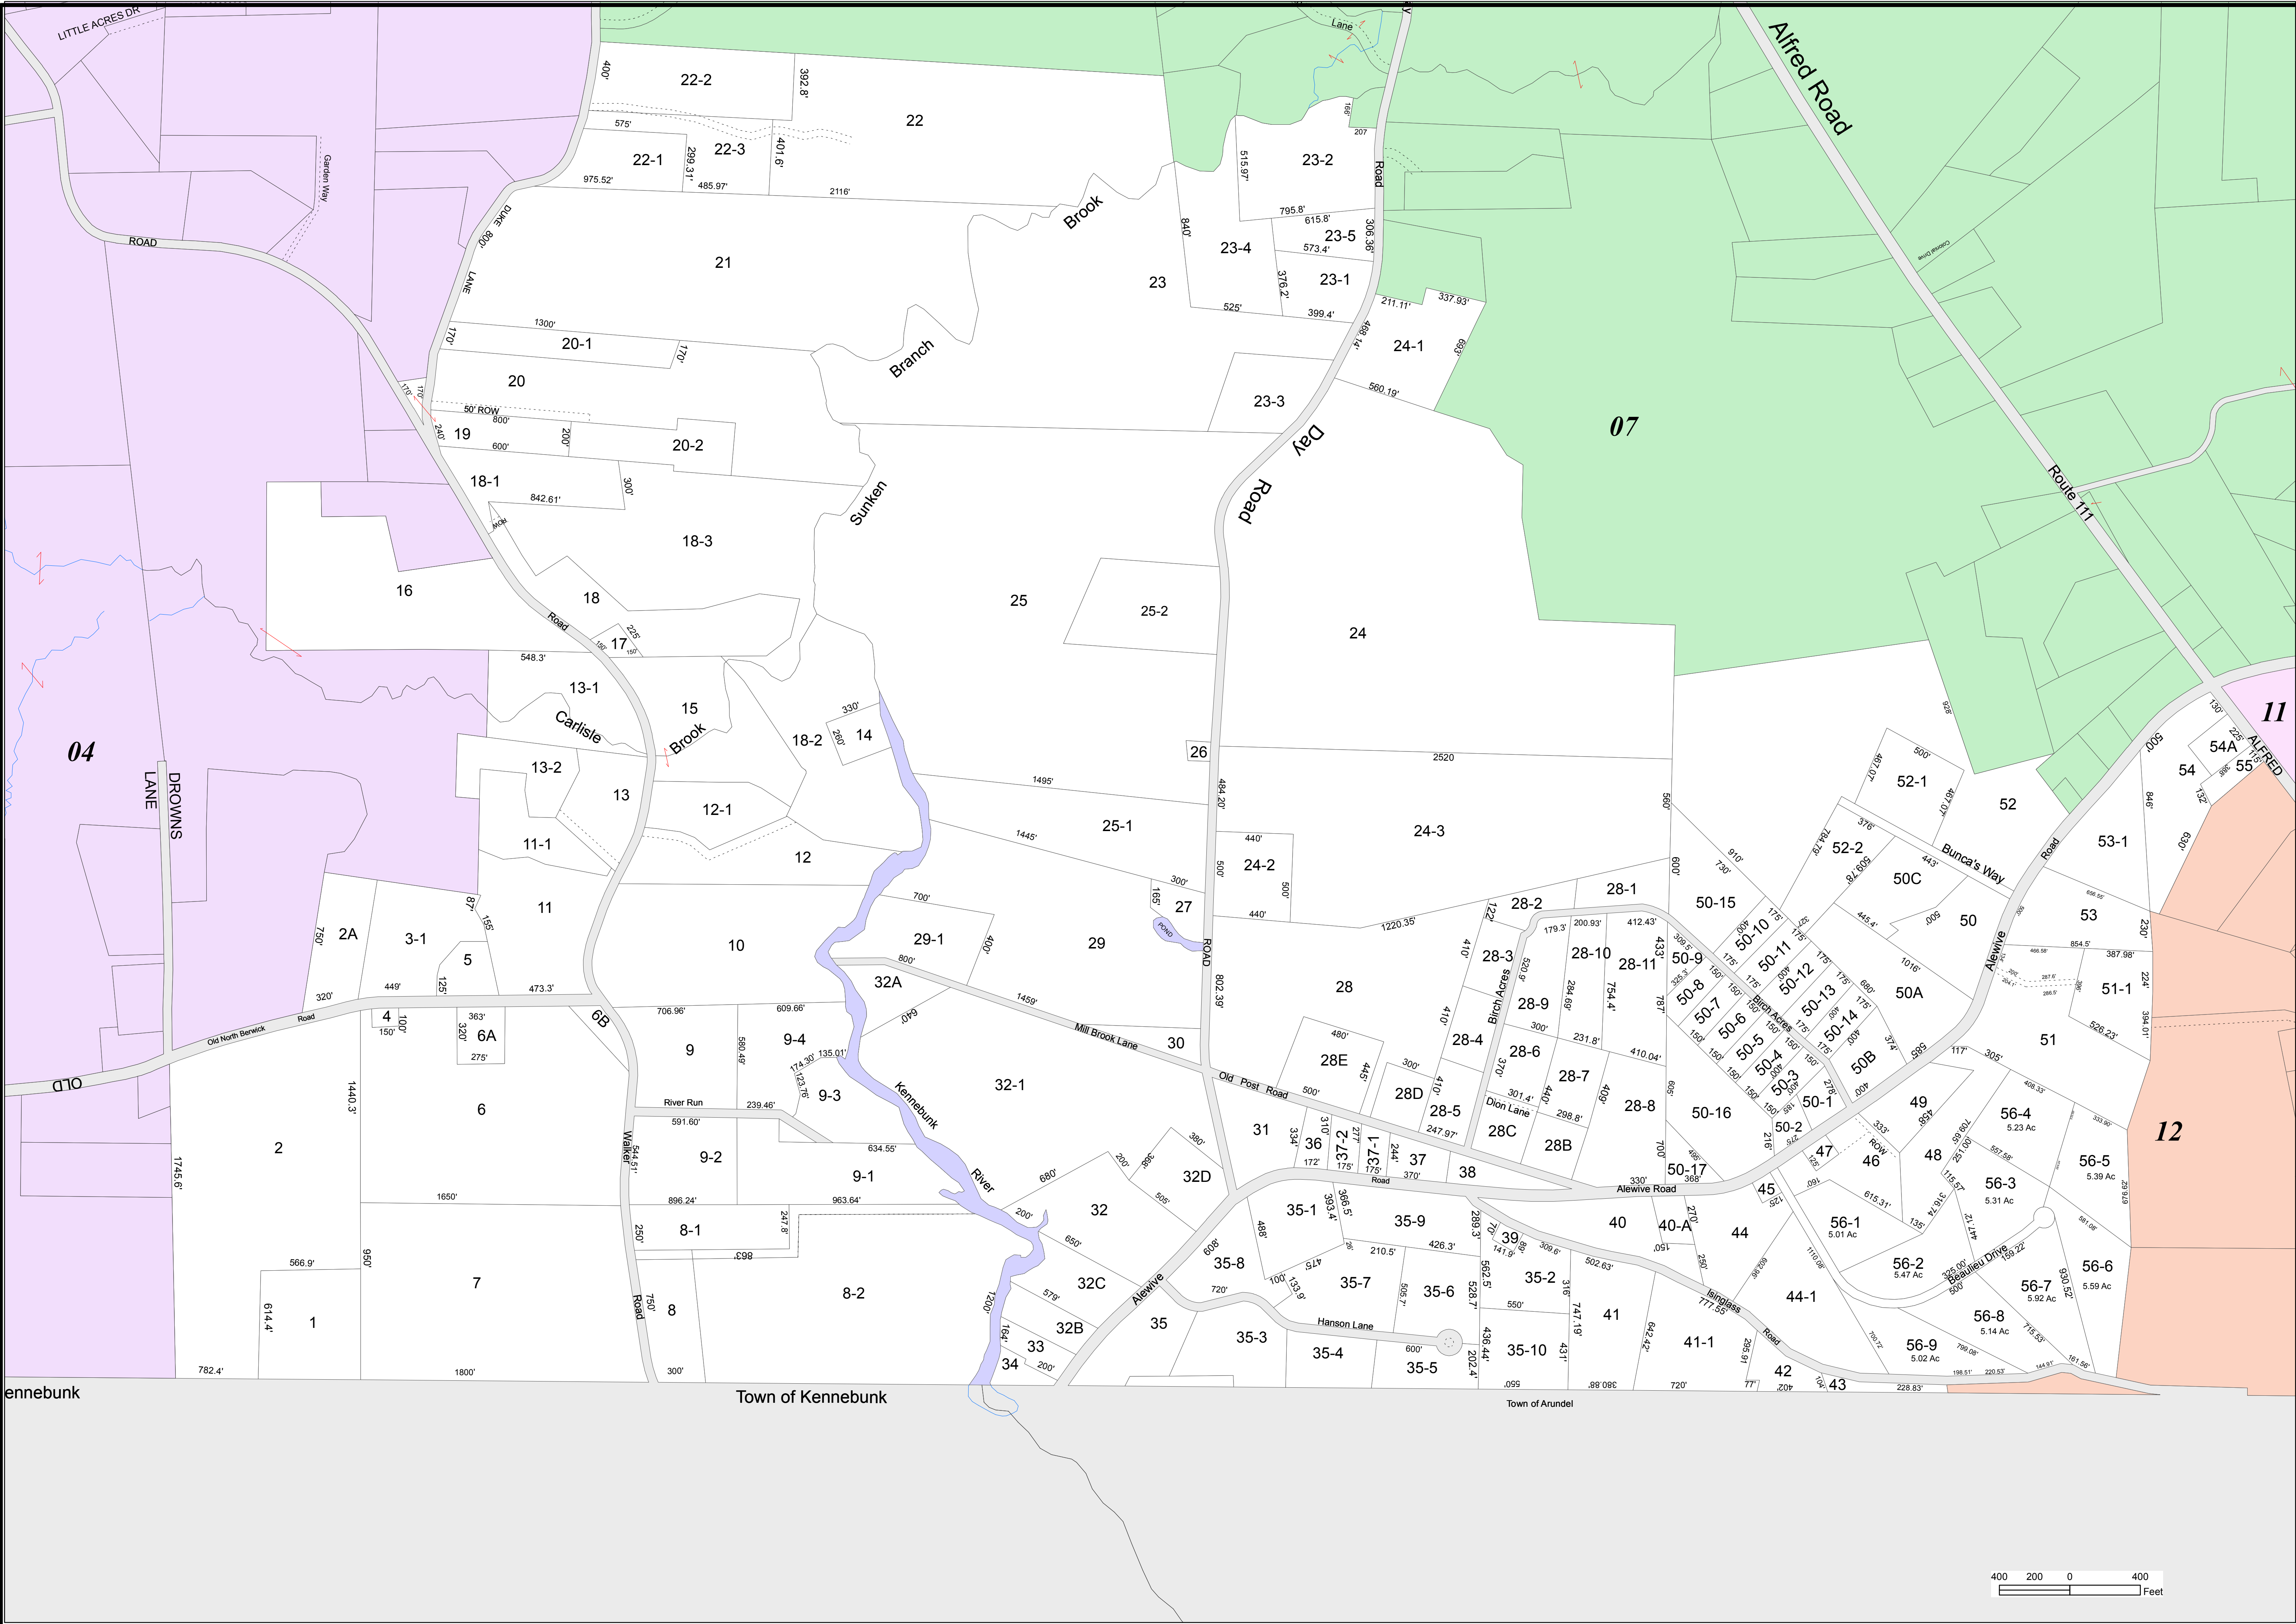

PROPERTY MAPS
TOWN OF LYMAN, MAINE

gisolutions
James H. Thomas
Tax Assessments of Property
Cumberland, Maine
jh@maine.rr.com

These maps are intended to be used for the purpose of Property Tax Assessments and should not be used for conveyances.
Revised to April 1st

Scale: 1 Inch = 400

2021

MAP: 08

ennebunk

Town of Kennebunk

Town of Arundel