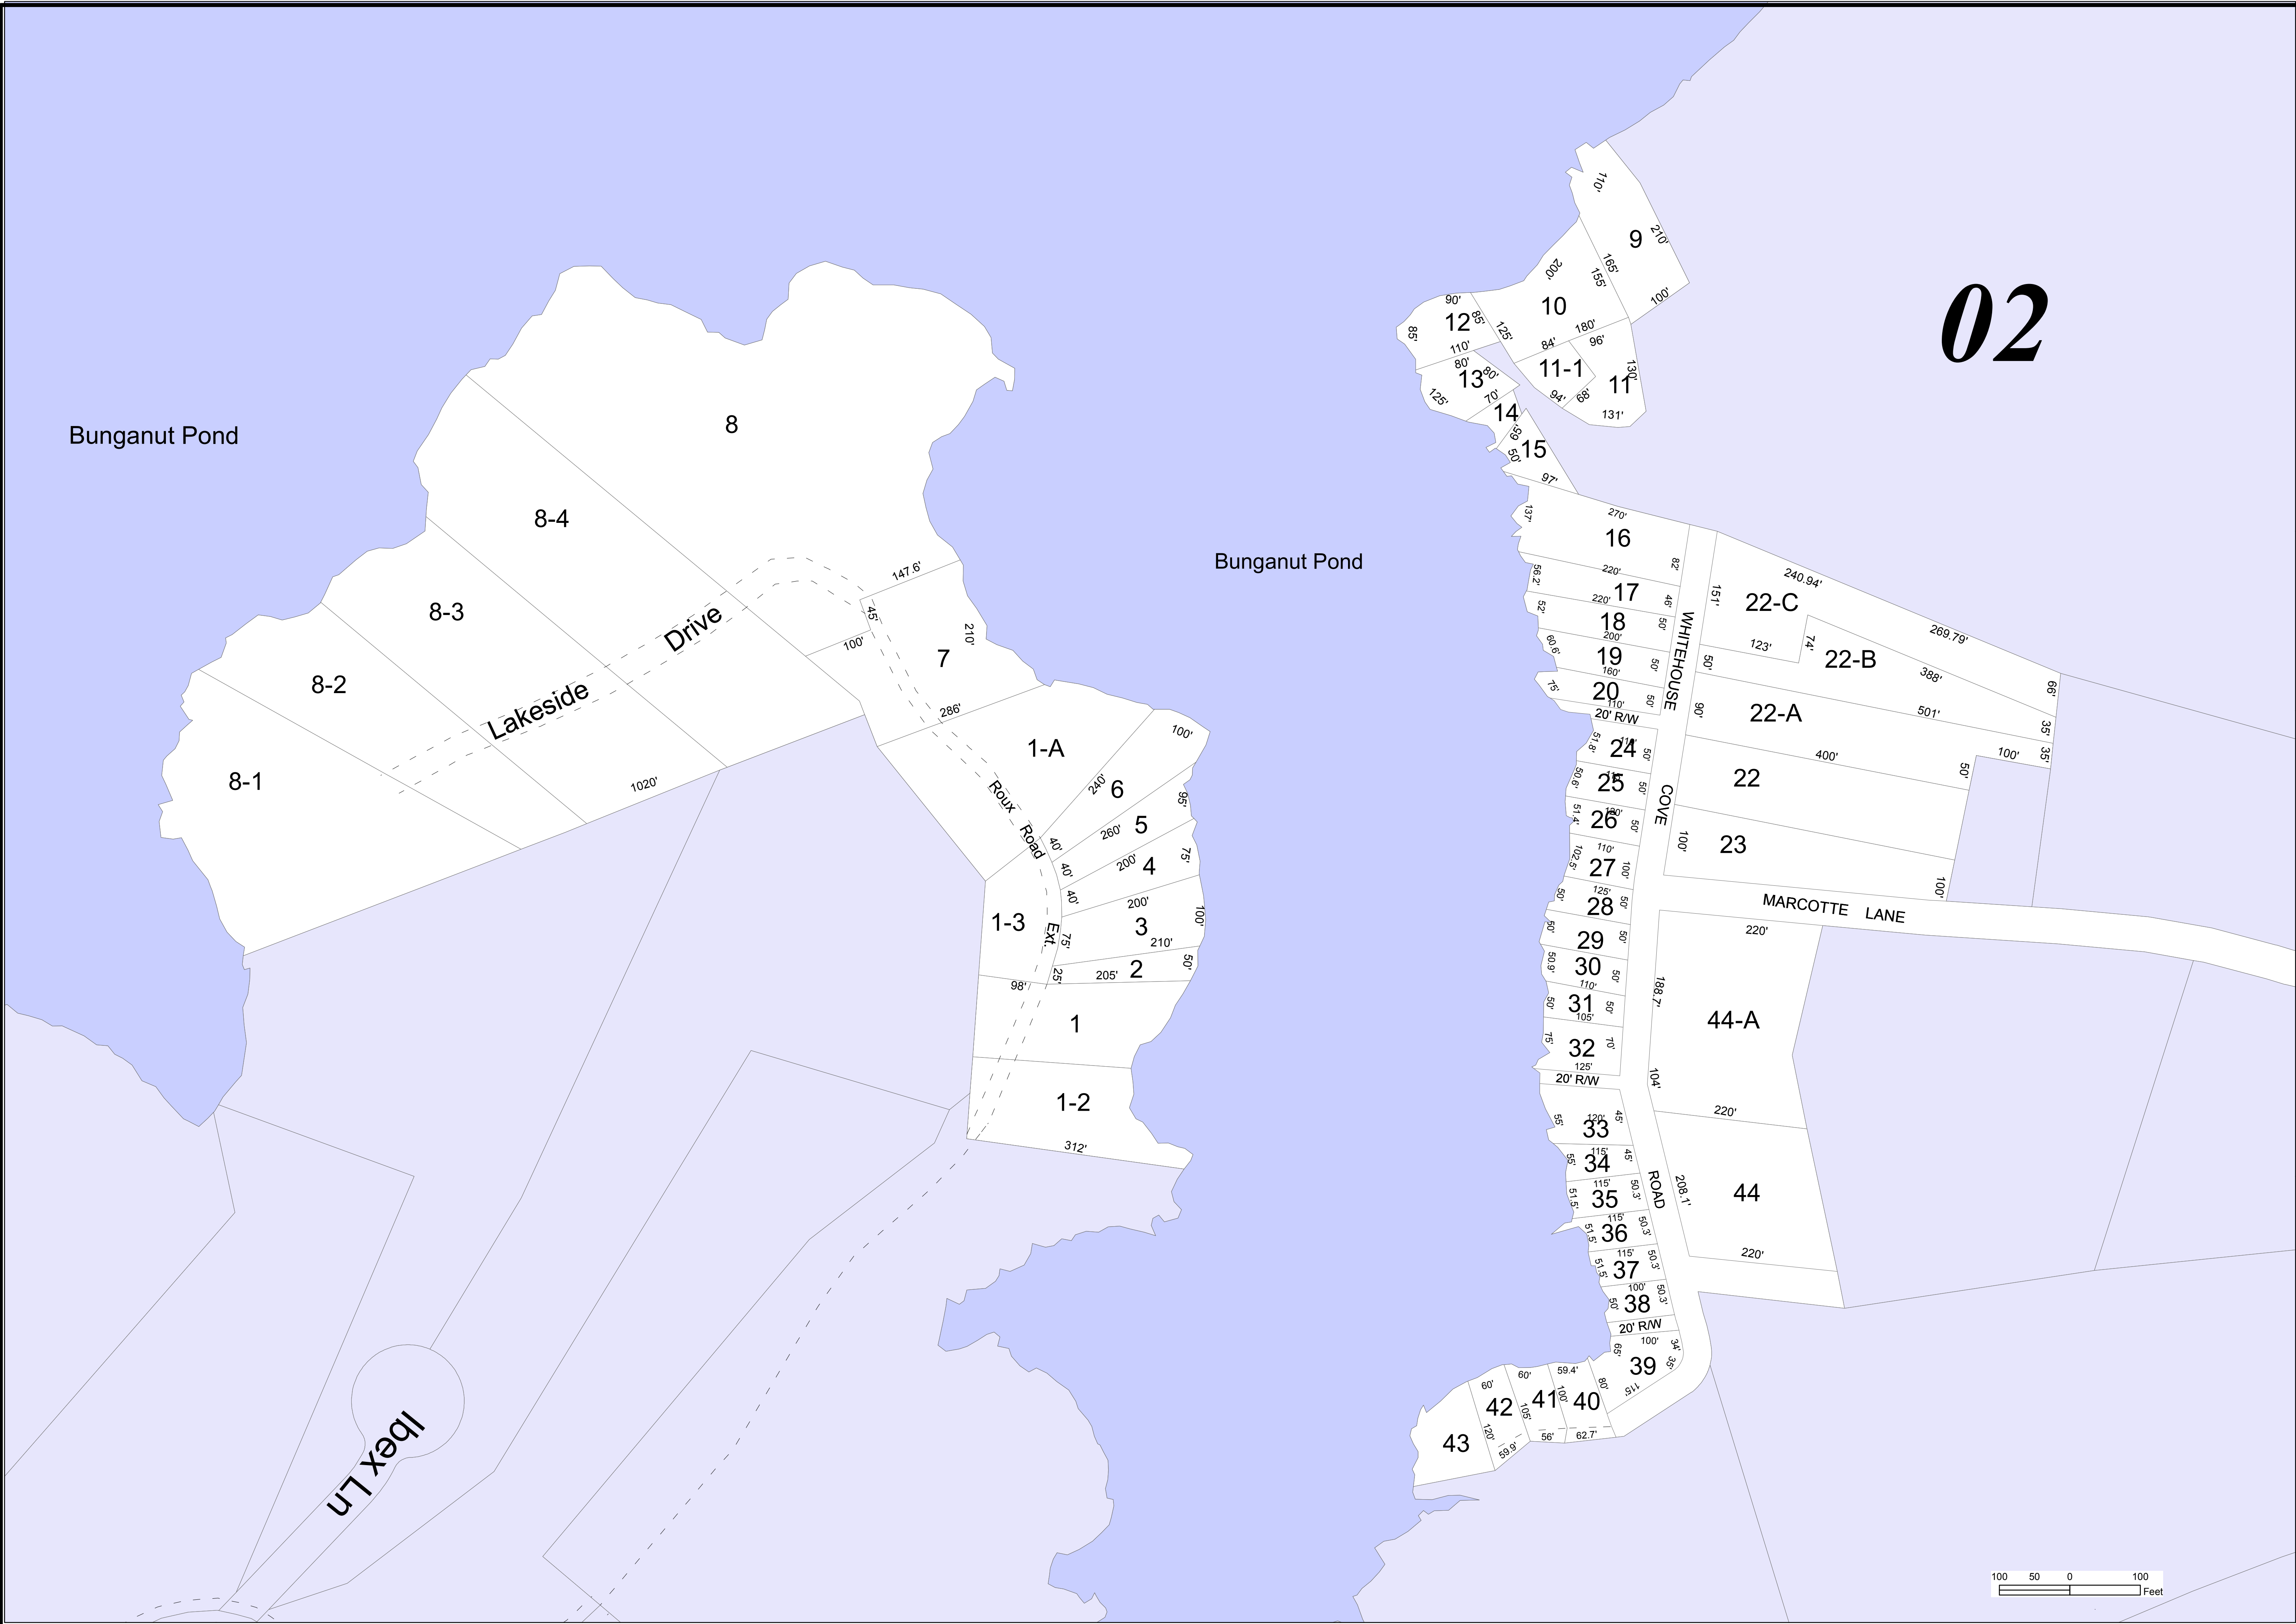

02

James H. Thomas
gisSolutions of Maine
Cumberland, Maine
jht@maine.rr.com

These maps are intended to be used for the purpose of Property Tax Assessments and should not be used for conveyances.
Revised to April 1st

Scale: 1 Inch = 100

2020

MAP: 28

Bunganut Pond

Bunganut Pond

Ibex Ln

Lakeside Drive

Rolux Road

WHITEHOUSE COVE

MARCOTTE LANE