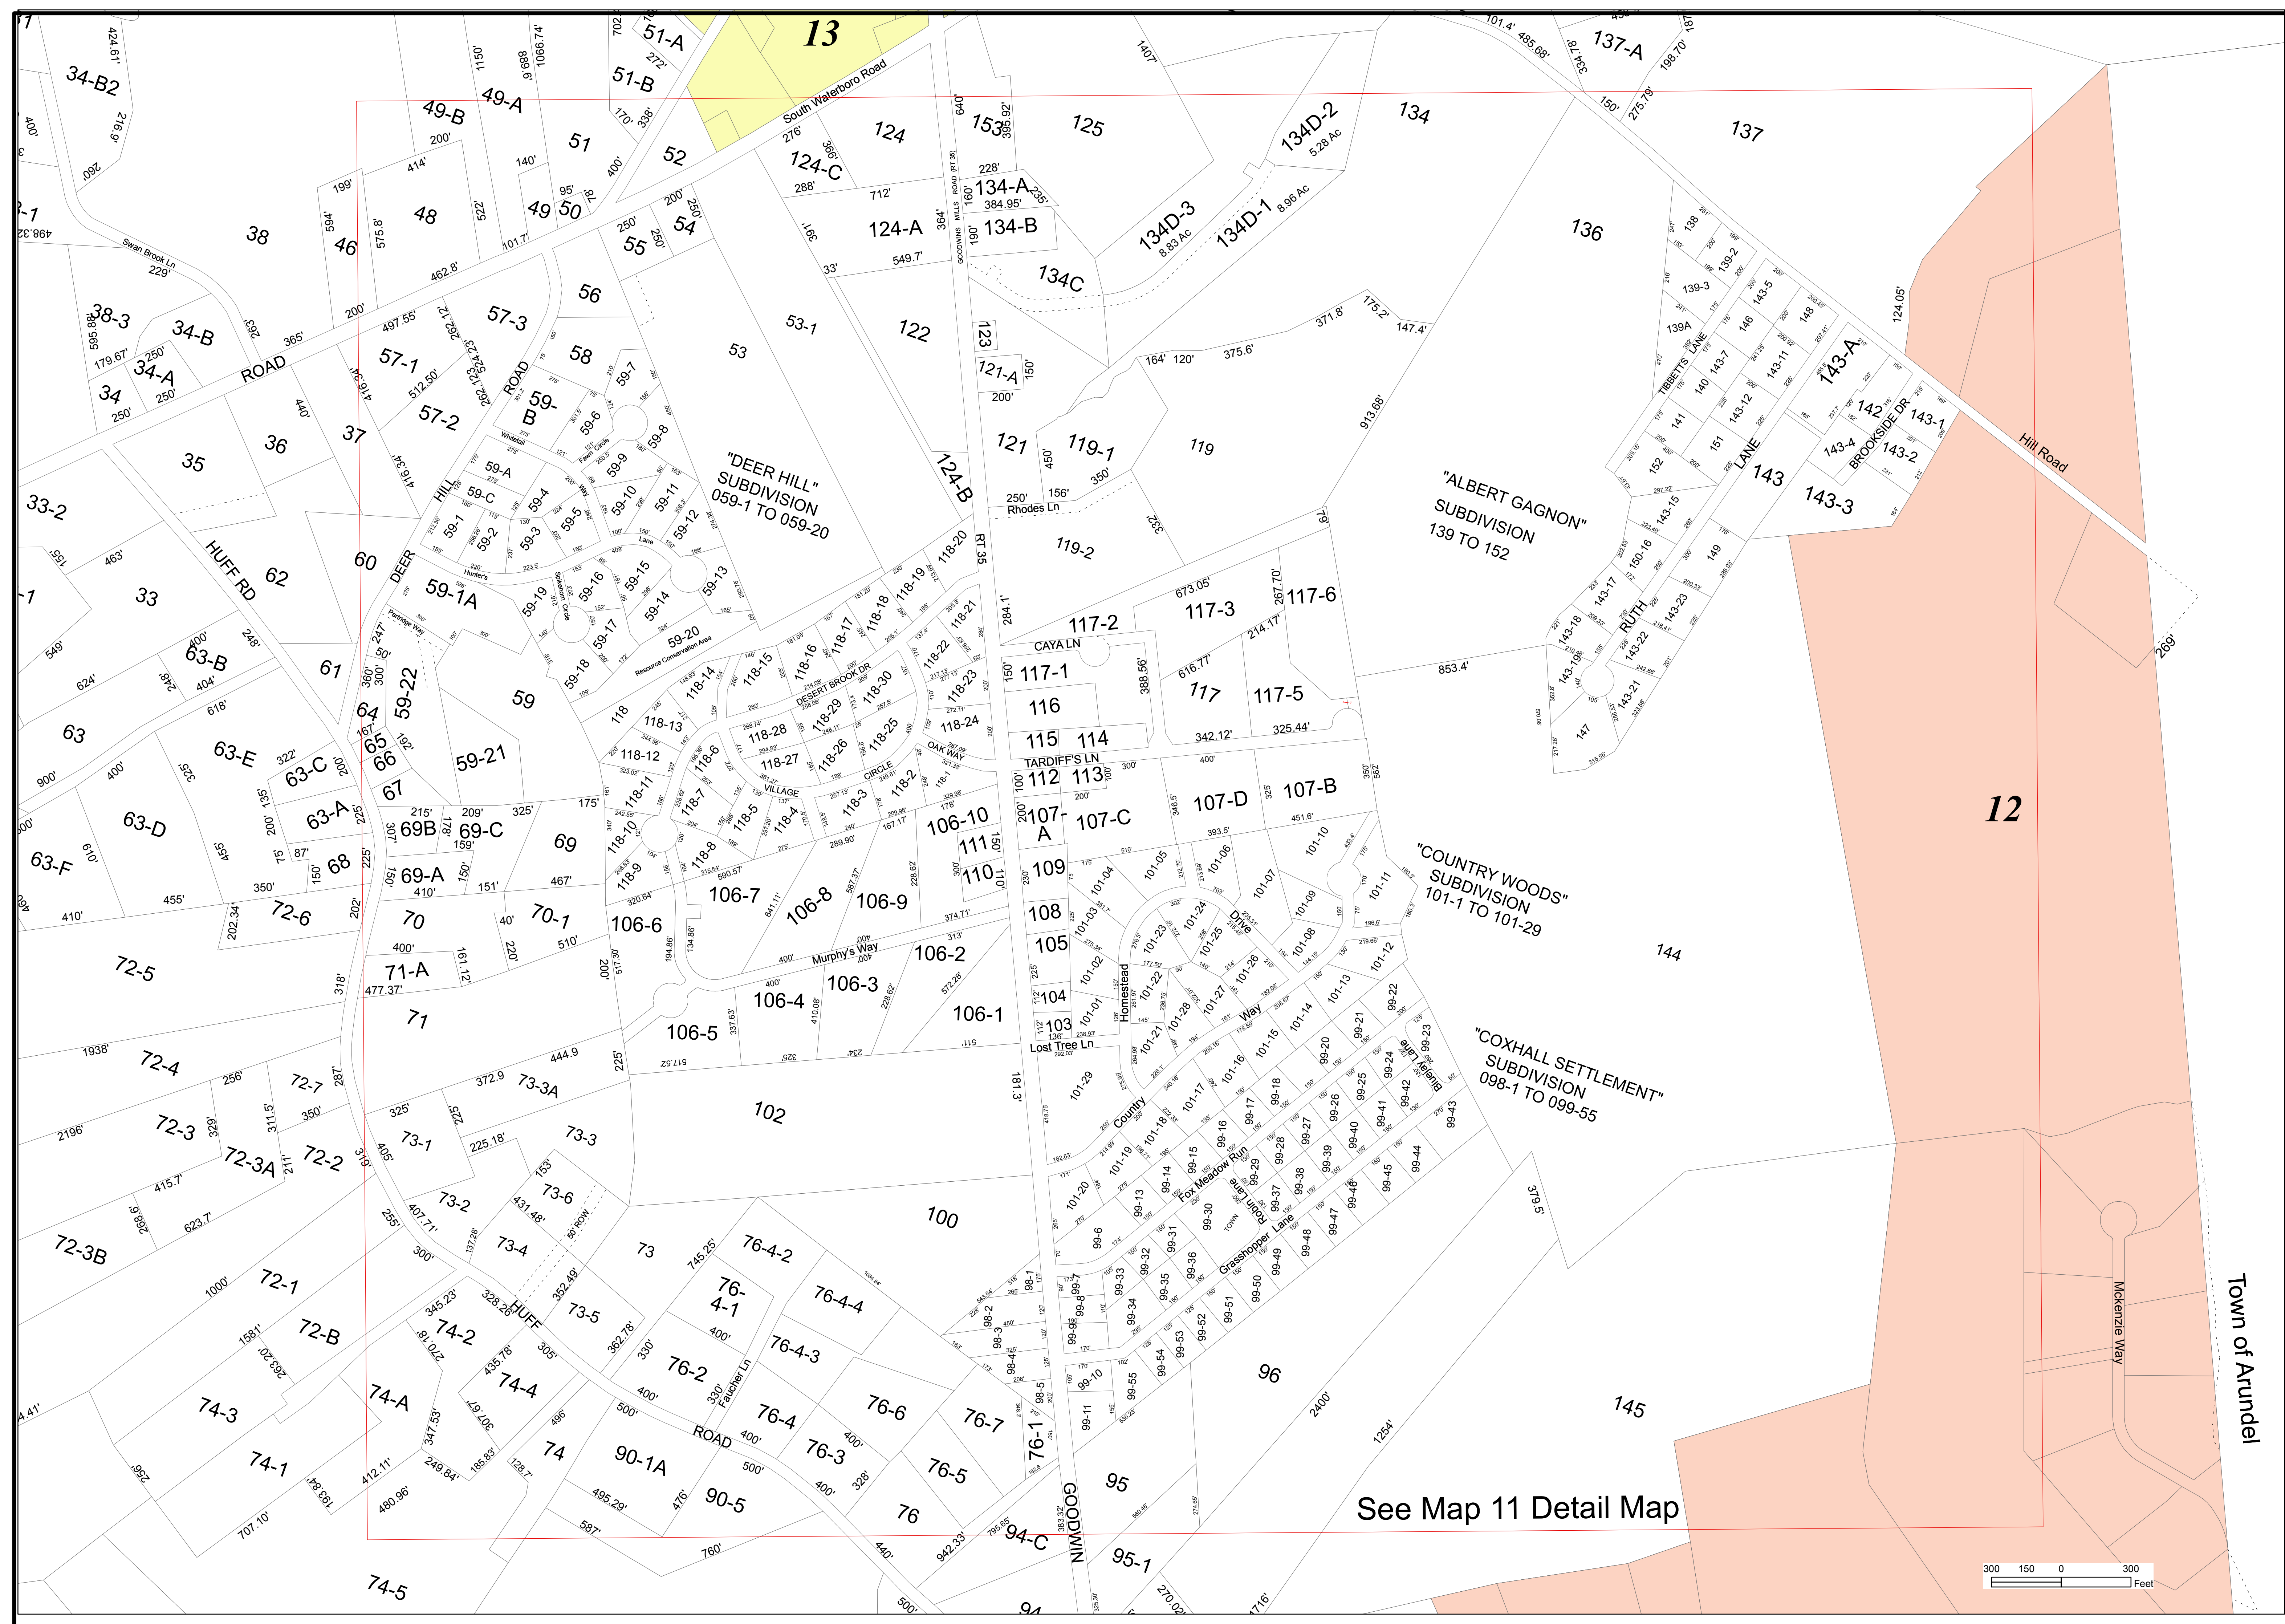

PROPERTY MAPS
TOWN OF LYMAN, MAINE

gisolutions
James H. Thomas
Cumberland, Maine
jht@maine.rr.com

These maps are intended to be used for the purpose of Property Tax Assessments and should not be used for conveyances.
Revised to April 1st

Scale: 1 Inch = 600

2020

MAP: 11

Detail Map

See Map 11 Detail Map