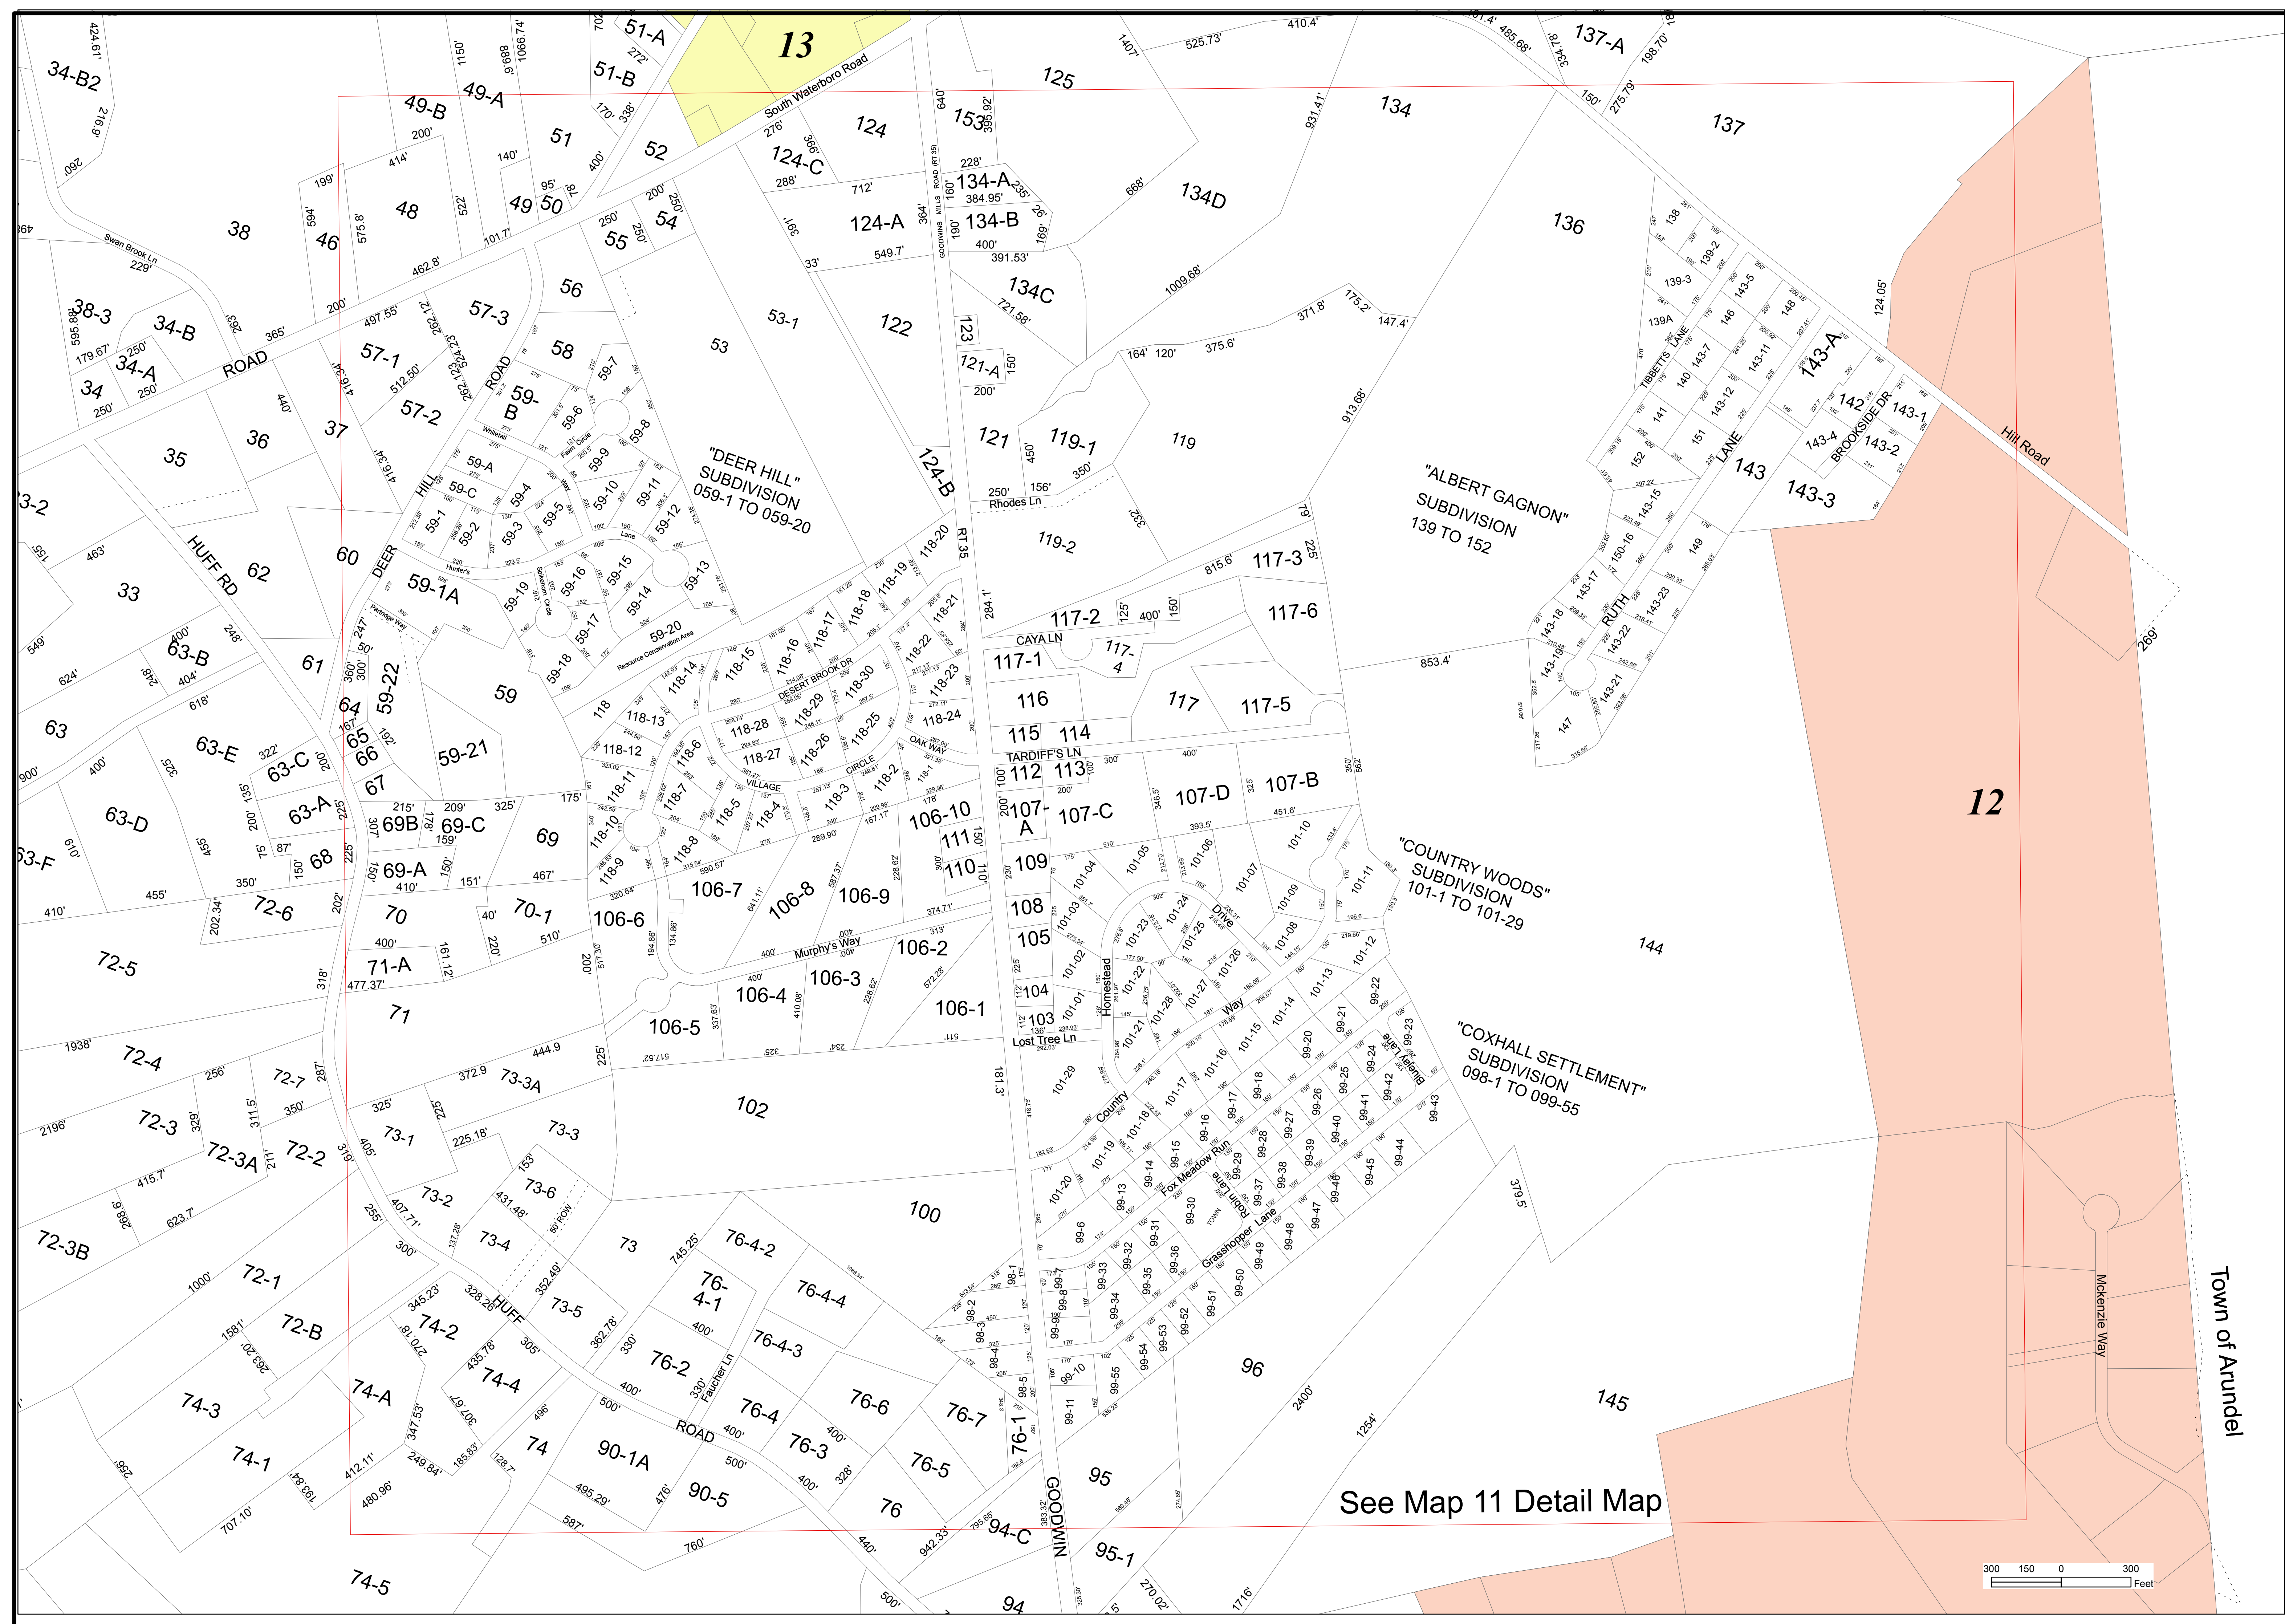

PROPERTY MAPS  
TOWN OF LYMAN, MAINE

gisSolutions  
James H. Thomas  
Cumberland, Maine  
jht@maine.rr.com

These maps are intended to be used for the purpose of Property Tax Assessments and should not be used for conveyances.  
Revised to April 1st

Scale: 1 Inch = 300

2019

MAP: 11

Detail Map

See Map 11 Detail Map