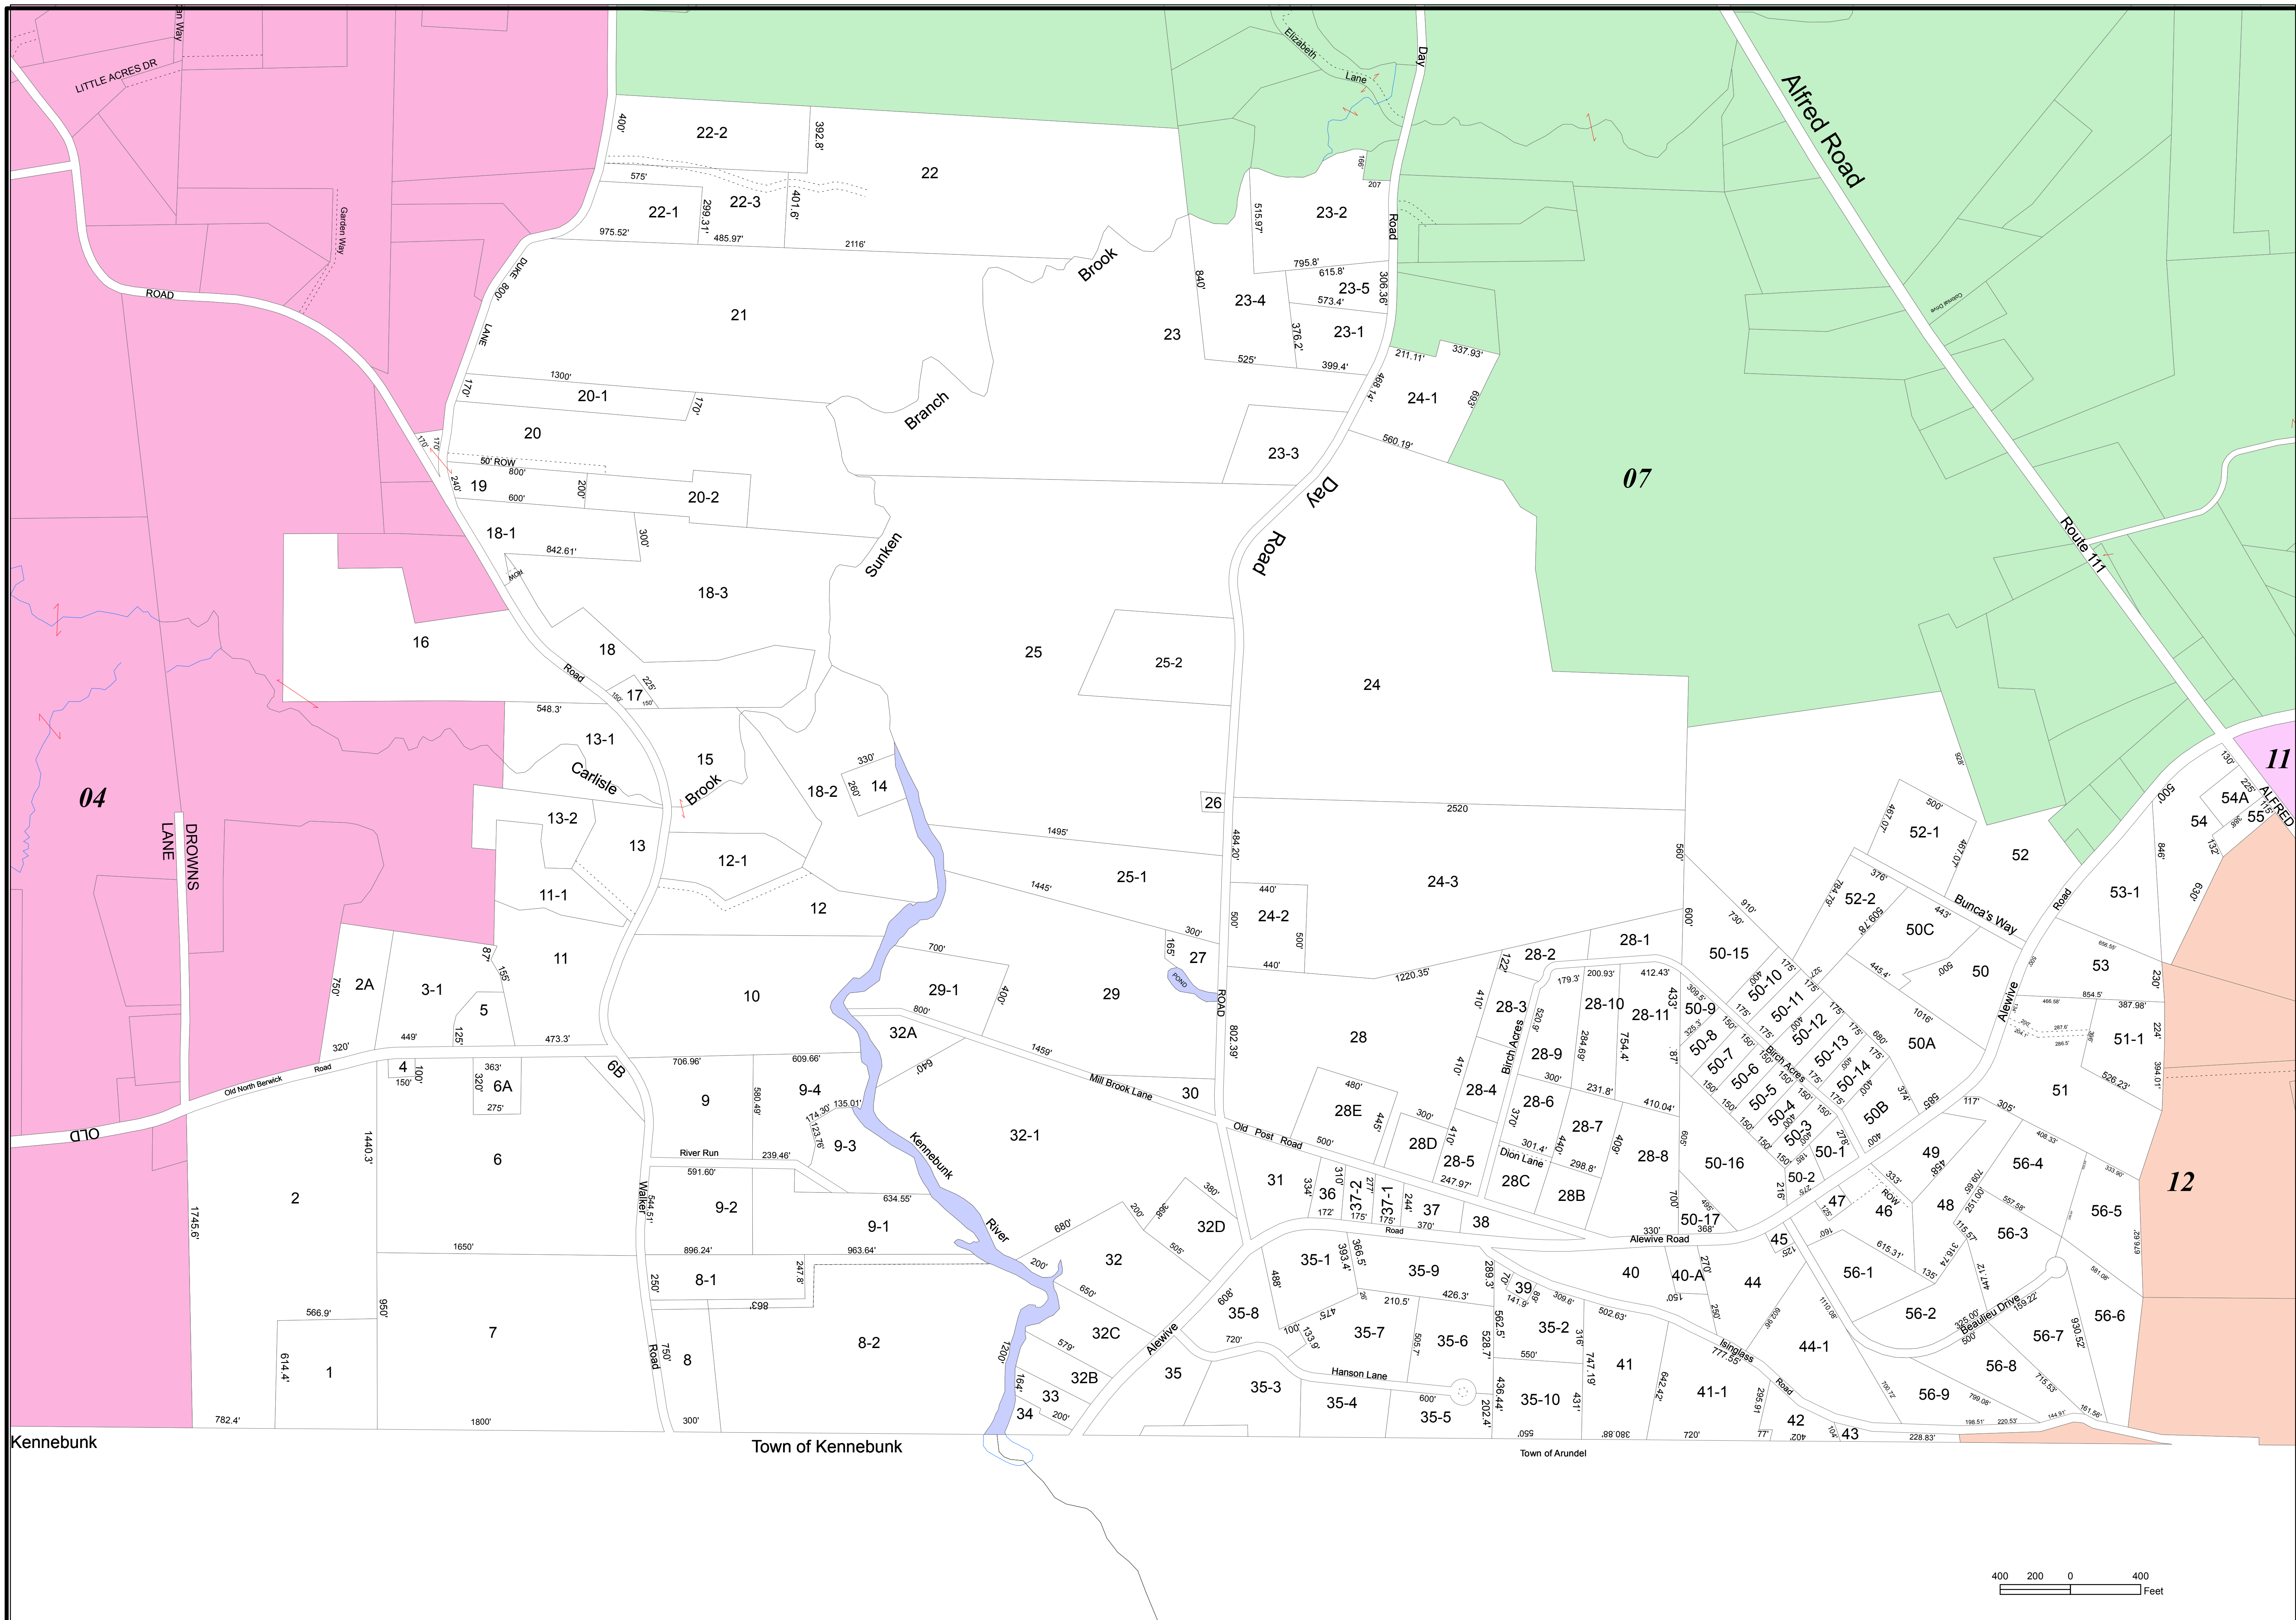

PROPERTY MAPS
TOWN OF LYMAN, MAINE

gis solutions
James H. Thomas
Tax Assessments of Property
Cumberland, Maine
jh@maine.rr.com

These maps are intended to be used for the purpose of Property Tax Assessments and should not be used for conveyances.
Revised to April 1st

Scale: 1 Inch = 400

2019

MAP: 08

Kennebunk

Town of Kennebunk

Town of Arundel